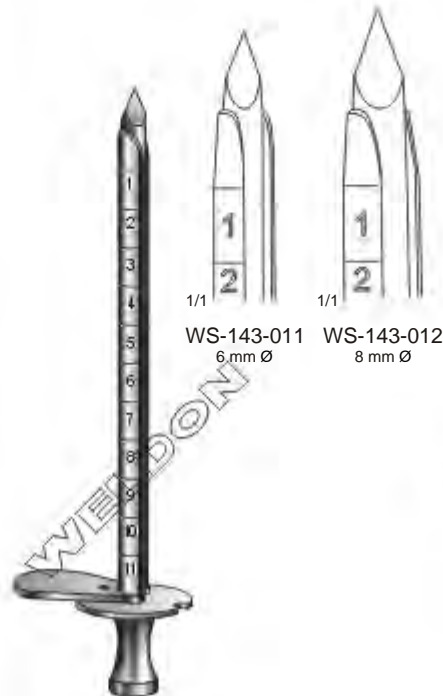

Standard
 WS-143-003 3 mm Ø
 WS-143-004 4 mm Ø
 WS-143-005 5 mm Ø
 WS-143-006 6 mm Ø
 11 cm / 4½"

Duke
 WS-143-007
 11 cm / 4½"
 5.5 mm Ø

Nelson
 21 cm / 8¼"

Campbell
 16 cm / 6½"

Ochsner
 WS-143-013 4 mm Ø
 WS-143-014 5.5 mm Ø
 WS-143-015 6.5 mm Ø
 14 cm / 5½"

Schuhknecht
13 cm / 5 1/8", Ø 8 mm
WS-145-033 Ø 20 swg, Ø 0.9 mm
WS-145-034 Ø 24 swg, Ø 0.6 mm
Suction Cannula

Bellucci
WS-145-035 Suction Set Complete, Consisting Of:
WS-145-036 Suction Tube With Finger Cut-off And Stylet,
12.7 cm / 5", Ø 8 mm
WS-145-037 Ø 20 swg, Ø 0.9 mm
WS-145-038 Ø 22 swg, Ø 0.7 mm
WS-145-039 Ø 24 swg, Ø 0.6 mm
Detachable End

Zoellner
WS-147-080
Suction Cannula Only With Stylet
, Fitting To The Detachable Ends
18 cm / 7", Ø 8 mm Olive

Zoellner
WS-147-081 Ø 18 swg, Ø 1.2 mm
WS-147-082 Ø 20 swg, Ø 0.9 mm
WS-147-083 Ø 22 swg, Ø 0.7 mm
WS-147-084 Ø 24 swg, Ø 0.6 mm
WS-147-085 Ø 26 swg, Ø 0.4 mm
Fitting To The Detachable Ends
5.5 cm / 2 1/8"
Sales unit: PZ = Package of 10 Pieces

WS-150-124 1.5 cm Ø
WS-150-125 2.0 cm Ø
WS-150-126 2.5 cm Ø
WS-150-127 3.5 cm Ø

WS-150-128 1.5 cm Ø
WS-150-129 2.0 cm Ø
WS-150-130 2.5 cm Ø
WS-150-131 3.5 cm Ø
 With Additional Side Holes

Coupland
 17 cm / 6¾"