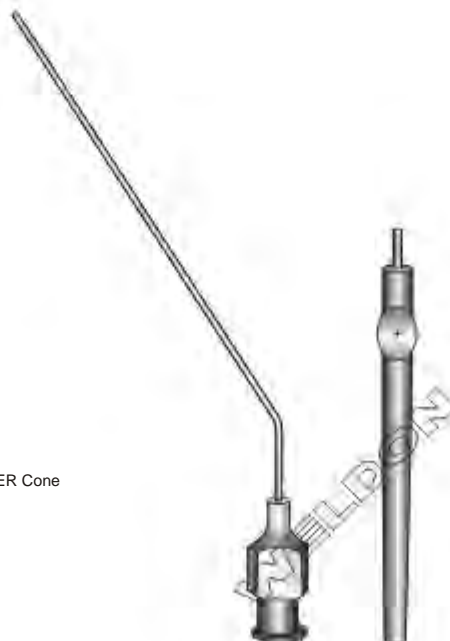

Suction Canula
WS-147-087
Ø 6-9 mm Olive
Suction Set Complete, Consisting Of:
WS-147-088 Suction Handle, With Finger Cut-off, With LUER Cone
WS-147-089 Ø 0.5 mm With LUER Cone
WS-147-090 Ø 0.7 mm With LUER Cone
WS-147-091 Ø 1.0 mm With LUER Cone
WS-147-092 Ø 1.3 mm With LUER Cone