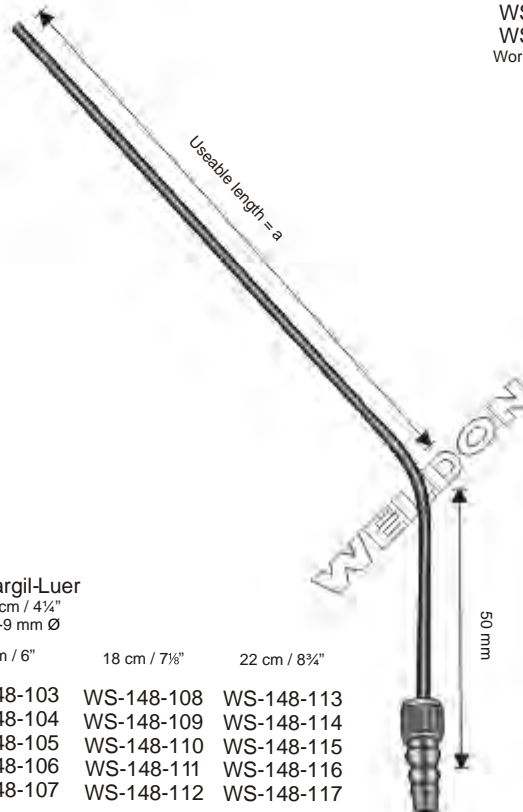

Yasargil-Luer
11 cm / 4 1/4"
6.5-9 mm Ø