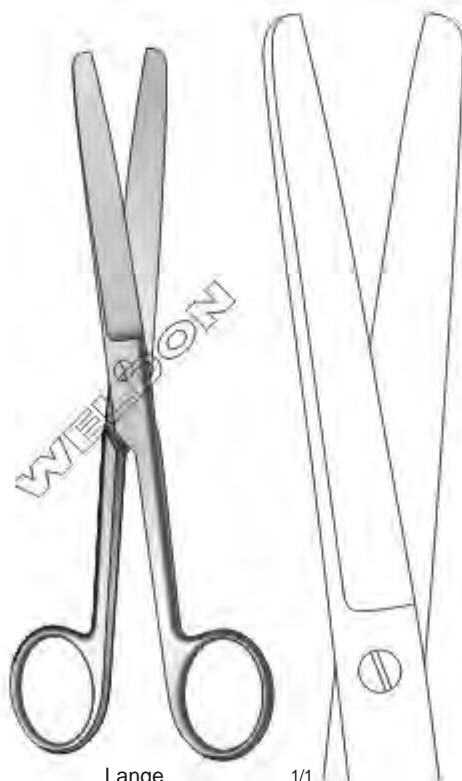

Universal
WS-154-014 15 cm / 6"
WS-154-015 17 cm 7"

Universal Scissors
are available in
above colors

WS-155-016
20 cm / 8"

Bruns
WS-155-017
24 cm / 9½"
One Serrated Cutting Edge

Clothing Scissors | Tijeras Para Ropas | Gipscheren

WS-156-018
15 cm / 6"

1/1

1/1

Smith
WS-156-019
20 cm / 8"
With One Big Ring

Lange
WS-156-020
18 cm / 7 1/8"

1/1

Hopkins
WS-157-001
20 cm / 8"

Esmarch
WS-157-002
18 cm / 7"