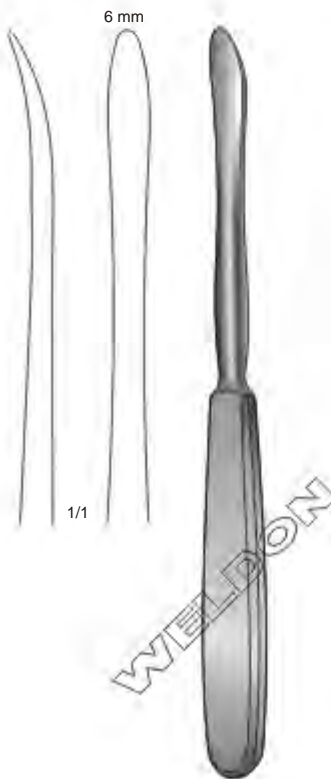

Lucas
 WS-541-171 4 mm
 WS-541-172 6 mm
 16 cm / 6 1/4"
 Chisels

Lucas
 WS-541-173 3 mm
 WS-541-174 5 mm
 16 cm / 6 1/4"
 Gouges

WS-541-175 10 mm
 WS-541-176 15 mm
 WS-541-177 20 mm
 20 cm / 8"
 Osteotomes, Straight
 Handle Can be Sterilized In Steam
 143°C

WS-541-178 10 mm
 WS-541-179 15 mm
 WS-541-180 20 mm
 20 cm / 8"
 Osteotomes, Curved
 Handle Can be Sterilized In Steam
 143°C

Muck
WS-542-181
 15 cm / 6"
 Periosteal Knife

König
WS-542-182
 15 cm / 6"
 Elevator

Sebileau
WS-542-183
 17.5 cm / 7"
 Elevator

Langenbeck-Quervian
WS-542-184
 19.5 cm / 7¾"
 Elevator 6 mm

WS-542-185
 19 cm / 7½"
 Raspatory 6 mm
 Straight, Tip Straight

WS-542-186
 19 cm / 7"
 Raspatory 6 mm
 Curved, Tip Straight