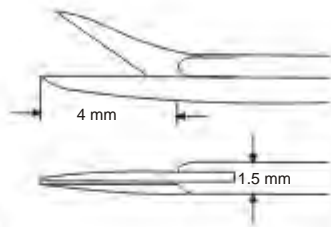

Black Finish

1/1

WS-519-054 8 cm / 3"

WS-519-055 11 cm / 4 1/4"

Straight

1/1

WS-519-056 8 cm / 3"

WS-519-057 11 cm / 4 1/4"

Bent Upward

1/1

WS-519-058 8 cm / 3"

WS-519-059 11 cm / 4 1/4"

Right

1/1

WS-519-060 8 cm / 3"

WS-519-061 11 cm / 4 1/4"

Left