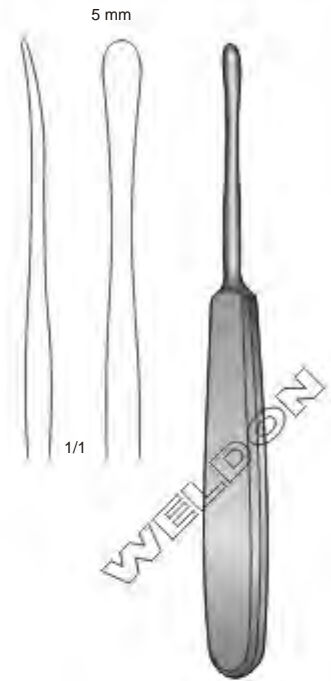

WS-541-164 \varnothing 3 mm
 WS-541-165 \varnothing 5 mm
 16 cm / 6 1/4"
 Haemostatic Tamper

Passow
 WS-541-166 2.5 mm
 WS-541-167 3.5 mm
 12 cm / 4 3/4"
 Haemostatic Chisel

Thies
 WS-541-168 2 mm
 WS-541-169 3 mm
 WS-541-170 4 mm
 16 cm / 6 1/4"
 Gouges

Lucas
 WS-541-171 4 mm
 WS-541-172 6 mm
 16 cm / 6 1/4"
 Chisels

Lucas
 WS-541-173 3 mm
 WS-541-174 5 mm
 16 cm / 6 1/4"
 Gouges

WS-541-175 10 mm
 WS-541-176 15 mm
 WS-541-177 20 mm
 20 cm / 8"
 Osteotomes, Straight
 Handle Can be Sterilized In Steam
 143°C

WS-541-178 10 mm
 WS-541-179 15 mm
 WS-541-180 20 mm
 20 cm / 8"
 Osteotomes, Curved
 Handle Can be Sterilized In Steam
 143°C

Muck
WS-542-181
 15 cm / 6"
 Periosteal Knife

König
WS-542-182
 15 cm / 6"
 Elevator