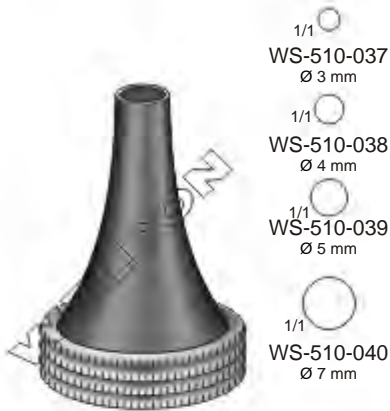

Ear Specula | Espéculos Auriculares | Ohrspekula

All Measurements Refer To The Inner Diameter

Hartmann
WS-510-036
Ear Specula For Adults
Aluminium, Black Anodized
Set Of 4 Sizes

- 1/1
  WS-510-037
  Ø 3 mm
- 1/1
  WS-510-038
  Ø 4 mm
- 1/1
  WS-510-039
  Ø 5 mm
- 1/1
  WS-510-040
  Ø 7 mm