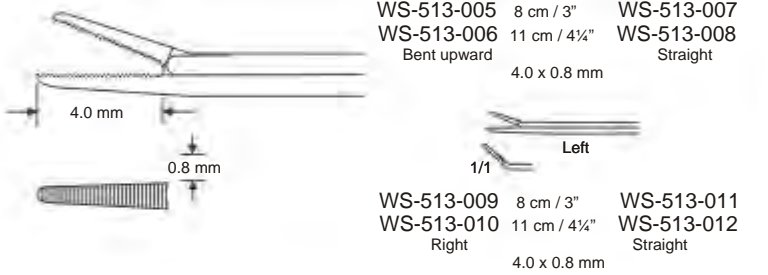

WS-513-005	8 cm / 3"	WS-513-007
WS-513-006	11 cm / 4 1/4"	WS-513-008
Bent upward	4.0 x 0.8 mm	Straight

WS-513-009	8 cm / 3"	WS-513-011
WS-513-010	11 cm / 4 1/4"	WS-513-012
Right	4.0 x 0.8 mm	Straight