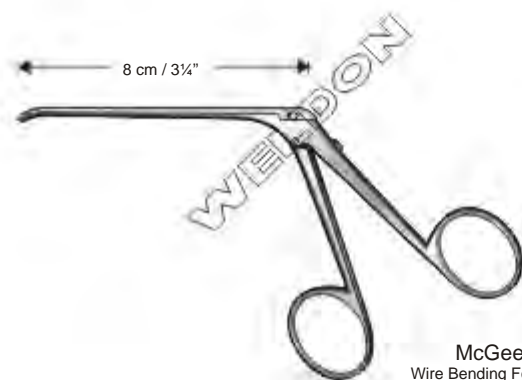

McGee
Wire Bending Forceps