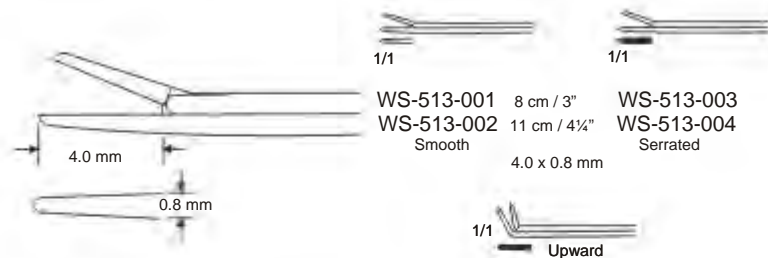

Micro Ear Forceps | Micro Pinzas Auriculares | Mikro-Ohrzangchen

Also Available in Black Finish

WS-513-001	8 cm / 3"	WS-513-003
WS-513-002	11 cm / 4 1/4"	WS-513-004
Smooth	4.0 x 0.8 mm	Serrated