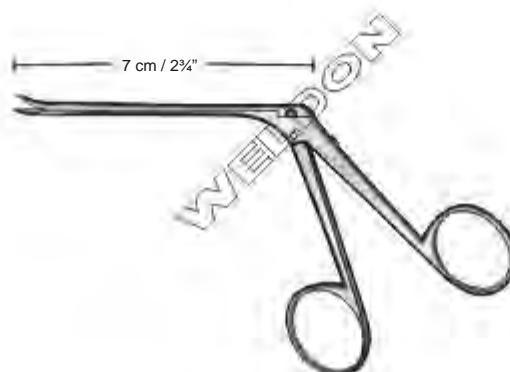

Micro Scissors and Forceps | Micro Tijeras y Pinzas | Mikro-Ohrscherchen, Löffelzängchen