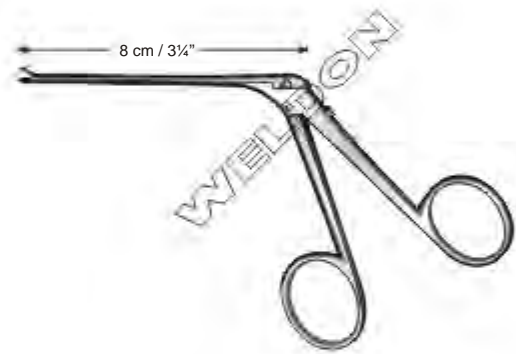

1/1
WS-514-021
Smooth, Straight

1/1
WS-514-022
4.0 x 0.6 mm
Straight, Serrated

1/1
WS-514-023
4.0 x 0.6 mm
Bent Upwards
Serrated

1/1
WS-514-024
4.0 x 0.6 mm
Right, Serrated

1/1
WS-514-025
4.0 x 0.6 mm
Left, Serrated

Micro Ear Forceps | Micro Pinzas Auriculares | Mikro-Ohrzangchen

Also Available in Black Finish

WS-515-026
4.0 mm
Straight

WS-515-027
4.0 mm
Bent Upward

WS-515-028
4.0 mm
Right

WS-515-029
4.0 mm
Left

WS-515-030
3.5 mm
Straight

WS-515-031
3.5 mm
Bent Upward

WS-515-032
3.5 mm
Right

WS-515-033
3.5 mm
Left

Micro Ear Forceps | Micro Pinzas Auriculares | Mikro Ohrzangchen

WS-516-034
0.8 x 3.5 mm
Alligator Forceps
Straight

WS-516-035
1 x 5 mm
Alligator Forceps
Straight