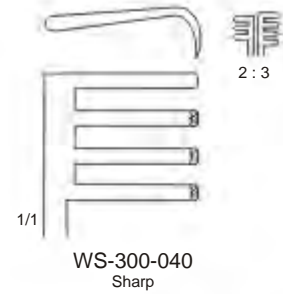

Self-Retaining Retractors | Separadores Autoestáticos | Wundspreizer