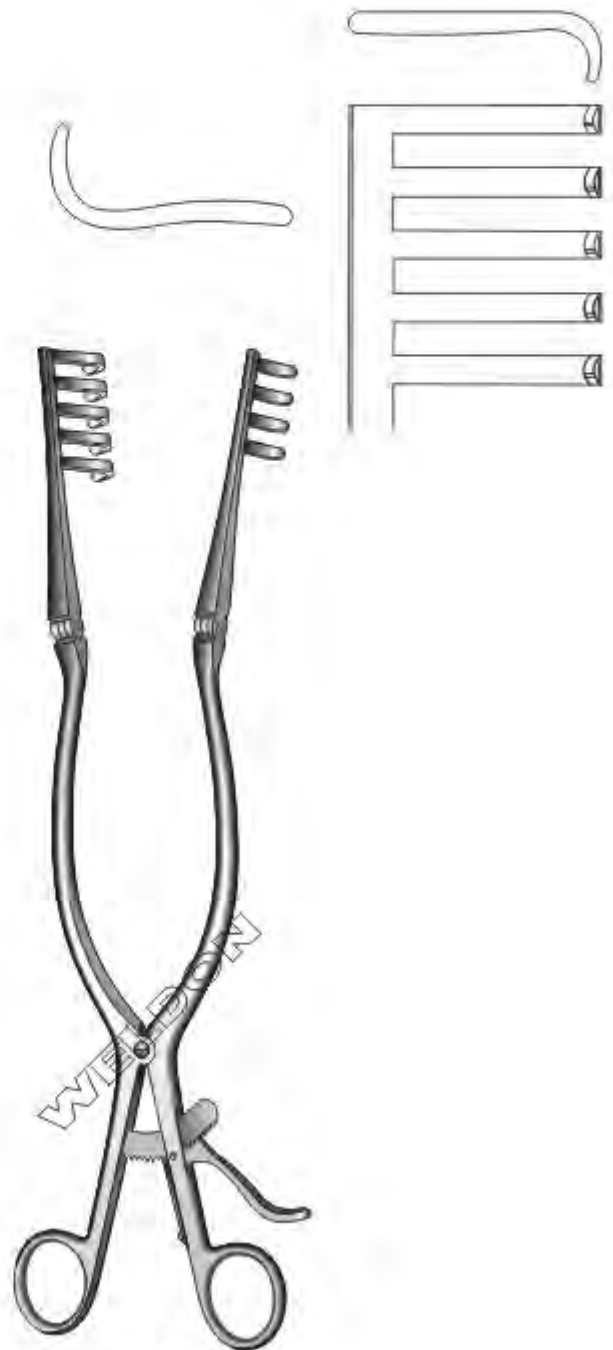

1/1
WS-308-081
20 cm / 8"

1/1
WS-308-082
26 cm / 10 1/4"
WS-308-083
31 cm / 12 1/4"
Sharp

3:4

1/1
WS-308-084
13 cm / 5"

1/1
WS-308-085
16 cm / 6 1/4"

1/1
WS-308-086
20 cm / 8"

1/1
WS-308-087
26 cm / 10 1/4"
WS-308-088
31 cm / 12 1/4"
Blunt

Beckmann
WS-309-089
31 cm / 12¼"
4 x 4 Teeth
Sharp

Adson
WS-309-090
32 cm / 12½"
4 x 5 Teeth
Blunt

Beckmann-Adson
31 cm / 12 1/8"
4 x 4 Teeth

Beckmann-Eaton
WS-311-095
32 cm / 12½"
Sharp

Cloward
WS-311-096
25 cm / 10"
Retractor Without Blades
WS-311-097
25 cm / 10"
Complete With 2 Each Plug-In Blades