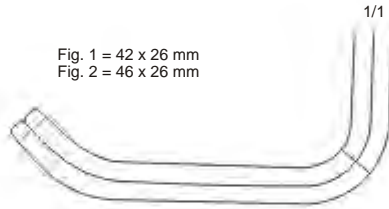

Farabeuf
 WS-293-035
 15 cm / 6"
 Set of Two

Roux-Mini
 WS-293-036
 14 cm / 5½"

Roux-Baby
 WS-293-037
 13 cm / 5¼"

Parker
WS-294-038
13.5 cm / 5¼"
Set of Two

Parker
WS-294-039
17.5 cm / 7"
Set of Two

Parker-Mott
WS-294-040
16 cm / 6¼"
Set of Two

Fig. 2 = 25 x 24 mm
Fig. 1 = 21 x 24 mm

1/1

Fig. 1 = 68 x 24 mm
Fig. 2 = 72 x 24 mm

1/1

Mathieu
WS-295-041
20 cm / 8"
Set of Two

Fig. 2 = 47 x 13 mm
Fig. 1 = 42 x 13 mm

1/1

Fig. 1 = 42 x 26 mm
Fig. 2 = 46 x 26 mm