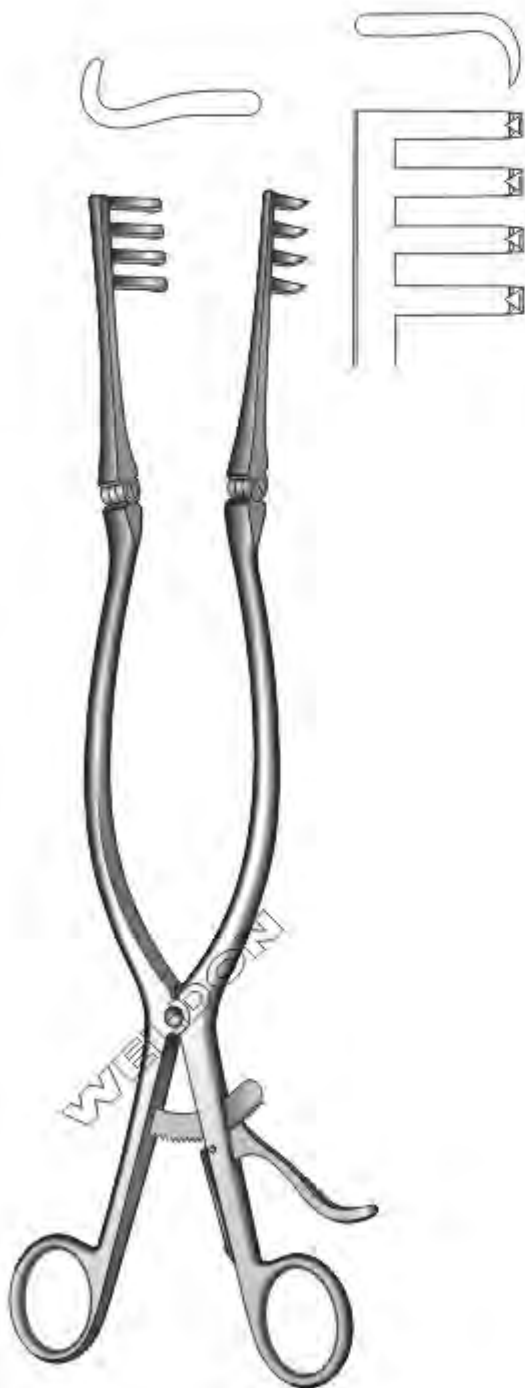

1/1
WS-308-081
20 cm / 8"

1/1
WS-308-082
26 cm / 10 1/4"
WS-308-083
31 cm / 12 1/4"
Sharp

3:4

1/1
WS-308-084
13 cm / 5"

1/1
WS-308-085
16 cm / 6 1/4"

1/1
WS-308-086
20 cm / 8"

1/1
WS-308-087
26 cm / 10 1/4"
WS-308-088
31 cm / 12 1/4"
Blunt

Beckmann
WS-309-089
31 cm / 12¼"
4 x 4 Teeth
Sharp

Adson
WS-309-090
32 cm / 12½"
4 x 5 Teeth
Blunt

Beckmann-Adson
31 cm / 12 1/8"
4 x 4 Teeth

Beckmann-Eaton
WS-311-095
32 cm / 12½"
Sharp

Cloward
WS-311-096
25 cm / 10"
Retractor Without Blades
WS-311-097
25 cm / 10"
Complete With 2 Each Plug-In Blades