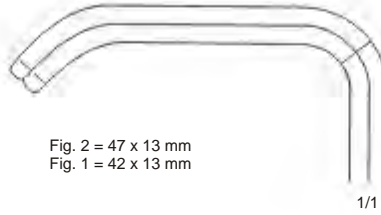

Farabeuf
 WS-293-035
 15 cm / 6"
 Set of Two

Roux-Mini
 WS-293-036
 14 cm / 5½"

Roux-Baby
 WS-293-037
 13 cm / 5¼"

Parker
WS-294-038
13.5 cm / 5¼"
Set of Two

Parker
WS-294-039
17.5 cm / 7"
Set of Two

Parker-Mott
WS-294-040
16 cm / 6¼"
Set of Two

Fig. 2 = 25 x 24 mm
Fig. 1 = 21 x 24 mm

1/1

Fig. 1 = 68 x 24 mm
Fig. 2 = 72 x 24 mm

1/1

Mathieu
WS-295-041
20 cm / 8"
Set of Two

Fig. 2 = 47 x 13 mm
Fig. 1 = 42 x 13 mm

1/1

Fig. 1 = 42 x 26 mm
Fig. 2 = 46 x 26 mm