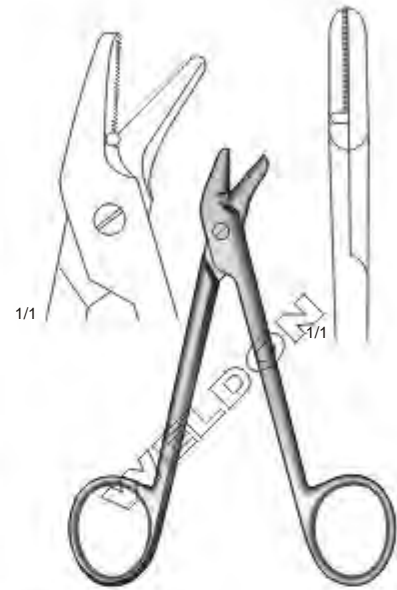

Universal
WS-031-032
12 cm / 4¾"
Wire Cutting Scissors