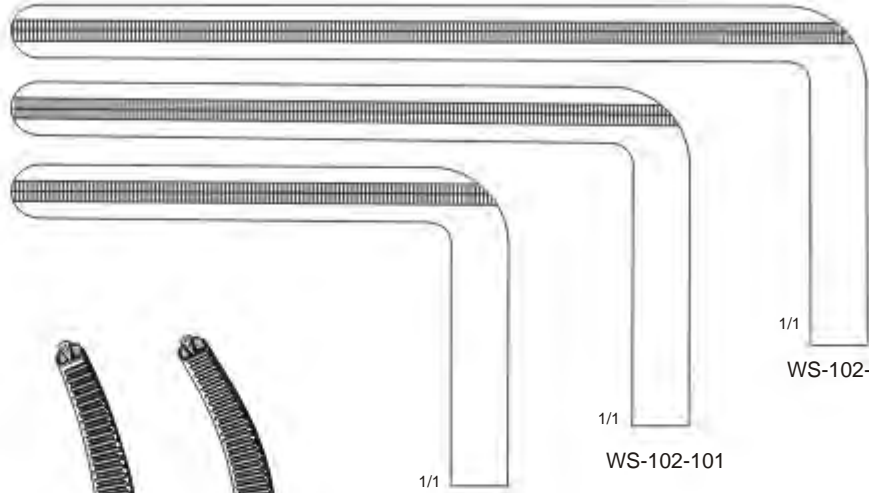

1/1
WS-102-100

1/1
WS-102-101

1/1
WS-102-102