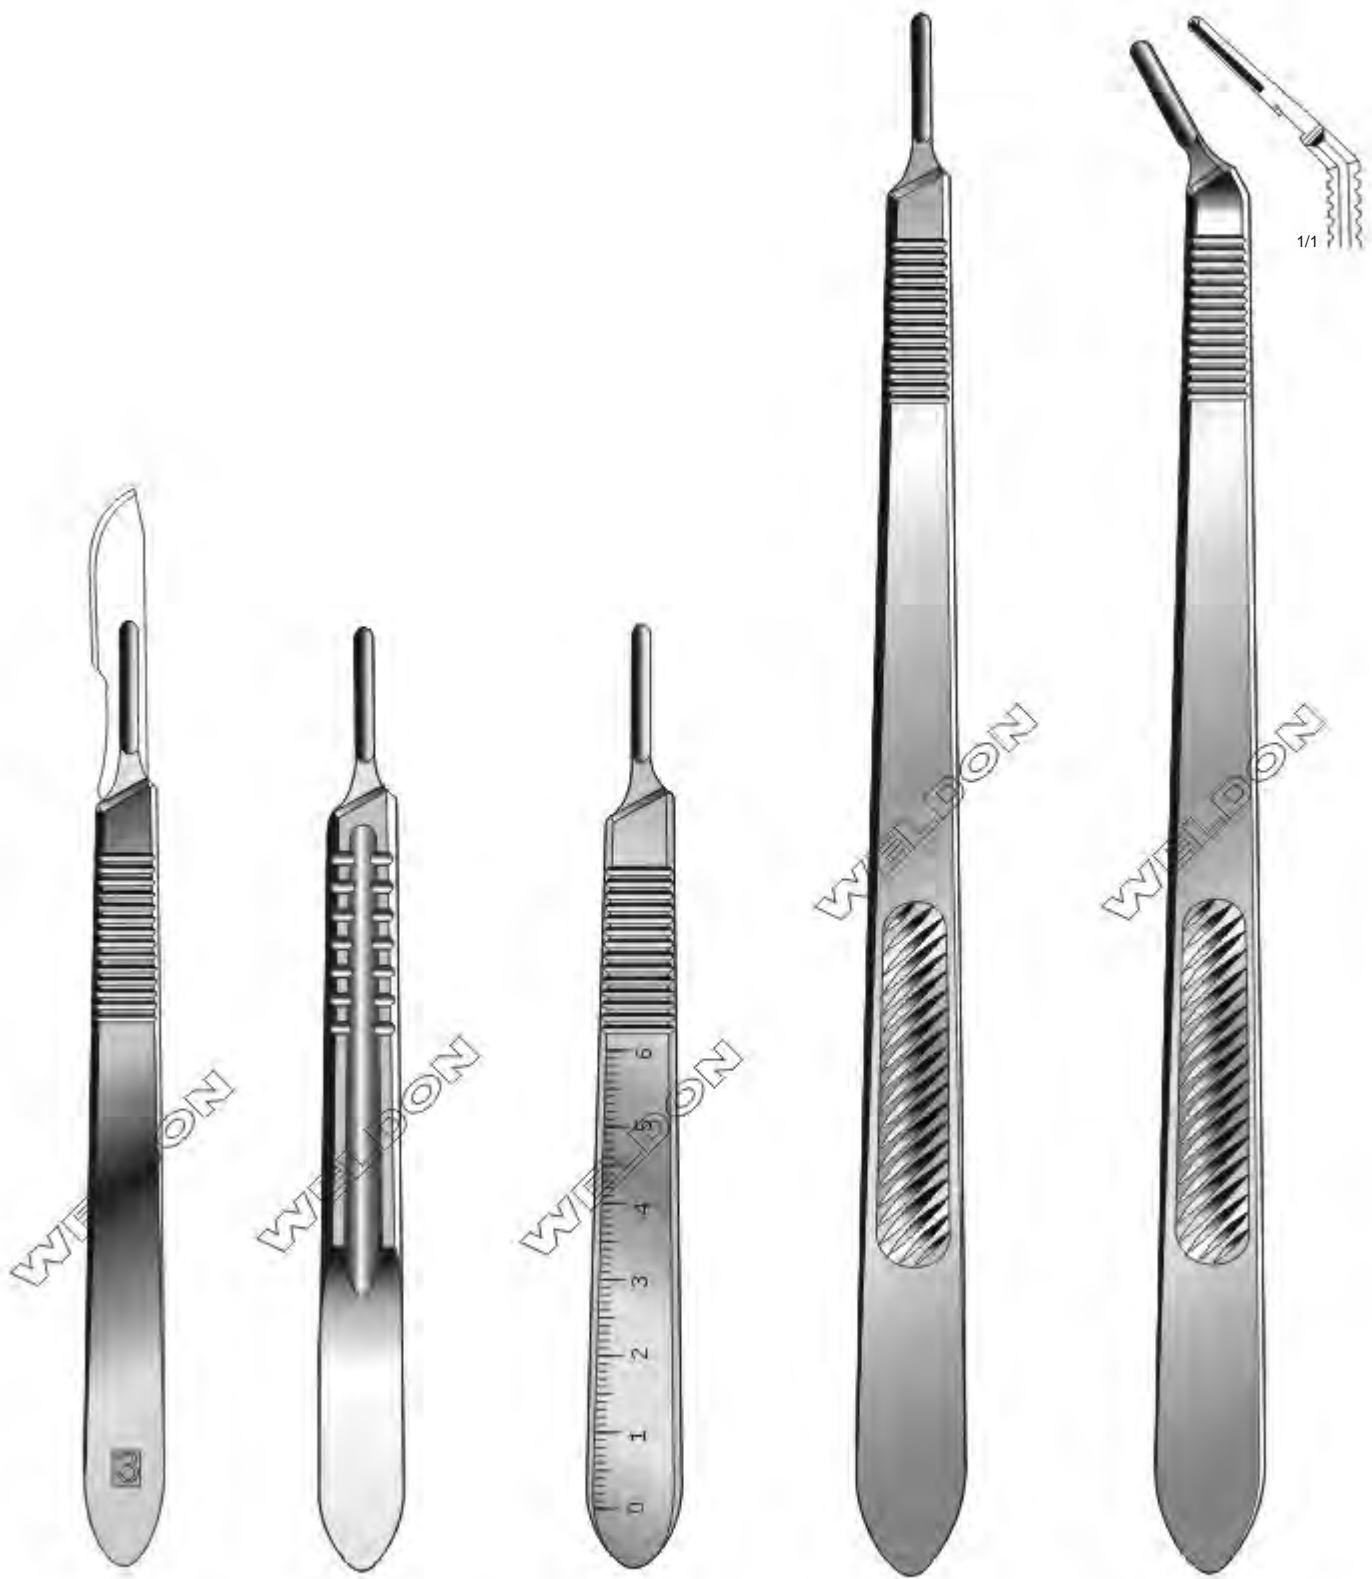

Standard
WS-002-006
12 cm / 4 3/4"
No. 3, Solid

WS-002-007
12 cm / 4 3/4"
No. 3, Solid

WS-002-008
12 cm / 4 3/4"
No. 3, Solid
With cm Graduation

WS-002-009
21.5 cm / 8 1/2"
No. 3L, Solid, Straight

WS-002-010
21.5 cm / 8 1/2"
No. 3L, Solid, Angled