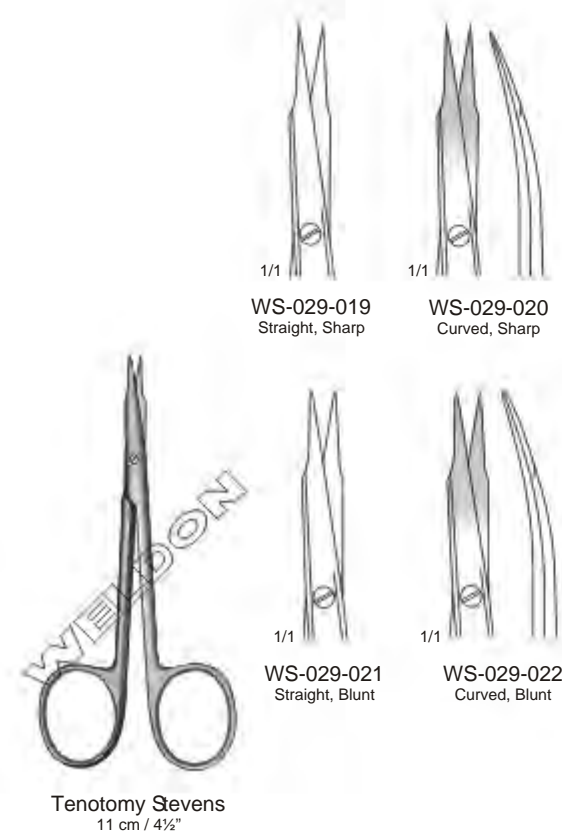

WS-028-008
Curved

1/1

WS-028-009
15 cm / 6"

WS-028-010
18 cm / 7"
Straight

1/1

WS-028-011
15 cm / 6"

WS-028-012
18 cm / 7"
Curved

14 cm / 5 1/2"

Reynolds

Operating And Gum Scissors | Tijeras Quirúrgicas Y Para Encías | Zahnfleischscheren

Locklin
WS-030-025
16 cm / 6¼"

Locklin
WS-030-026
16 cm / 6¼"

WS-030-026A
Straight

WS-030-026B
Curved

Goldman-Fox
13 cm / 5"
One Blade, Toothed