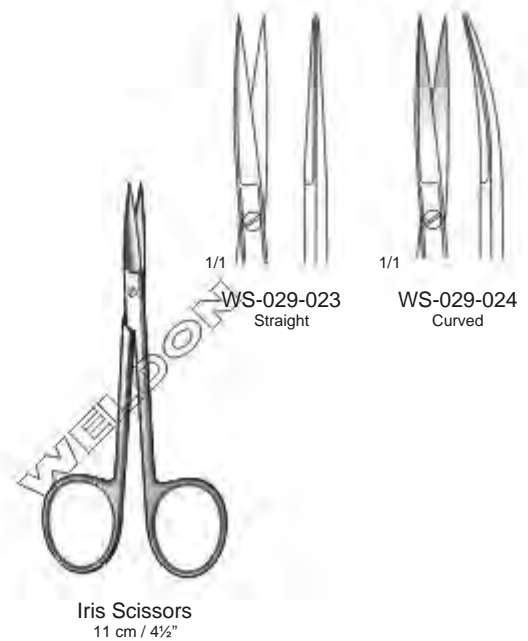

WS-028-008
Curved

1/1

WS-028-009
15 cm / 6"

WS-028-010
18 cm / 7"
Straight

1/1

WS-028-011
15 cm / 6"

WS-028-012
18 cm / 7"
Curved

14 cm / 5 1/2"

Reynolds

Operating And Gum Scissors | Tijeras Quirúrgicas Y Para Encías | Zahnfleischscheren

Locklin
WS-030-025
16 cm / 6¼"

Locklin
WS-030-026
16 cm / 6¼"

WS-030-026A
Straight

WS-030-026B
Curved

Goldman-Fox
13 cm / 5"
One Blade, Toothed