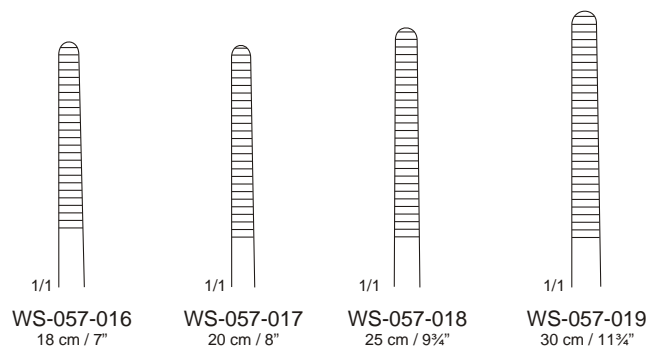

Dressing
Narrow