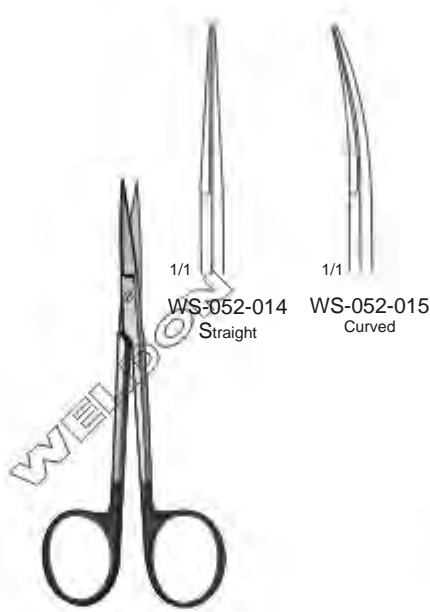

Plastic Surgery
12 cm / 4¾"