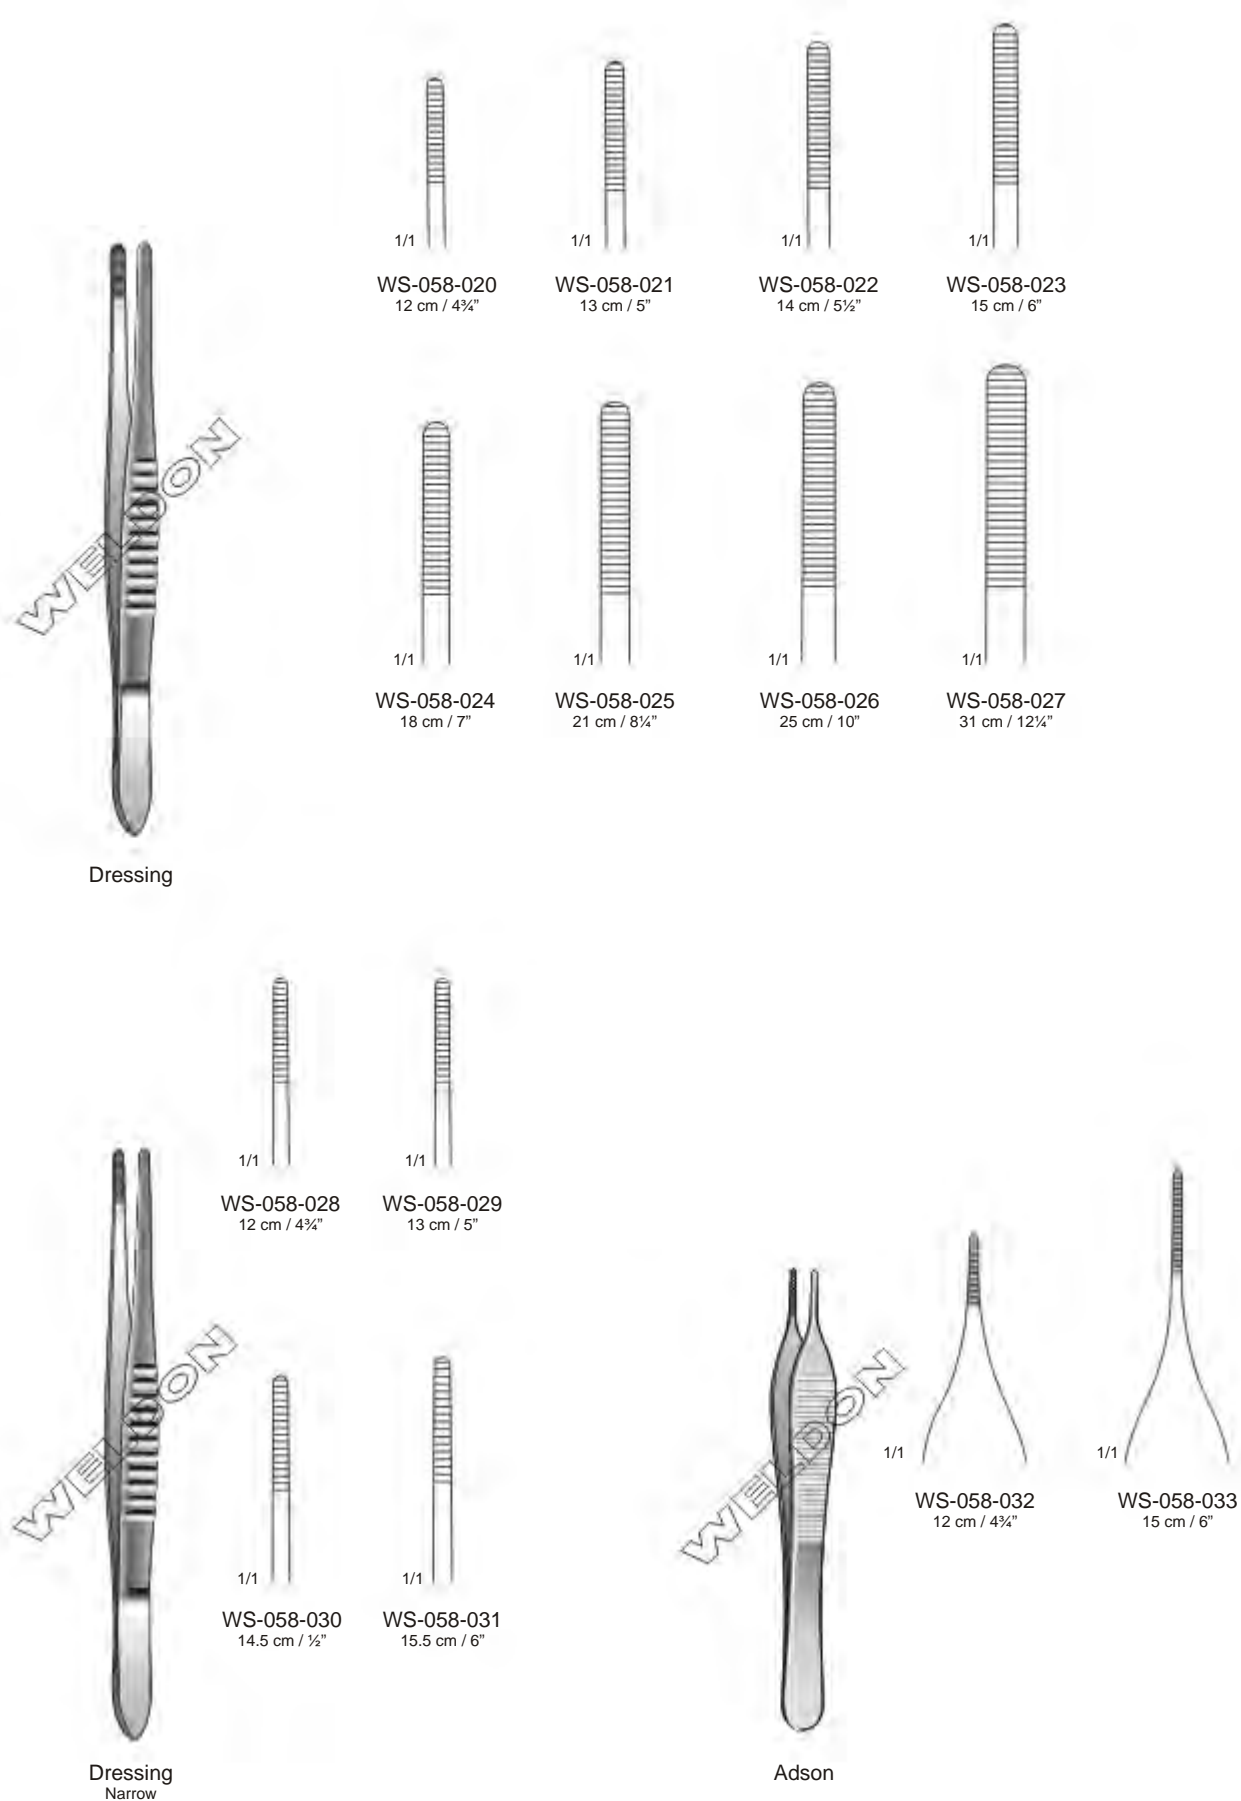

Dressing Forceps | Pinzas De Disección/Anatomica | Anatomische Pinzetten