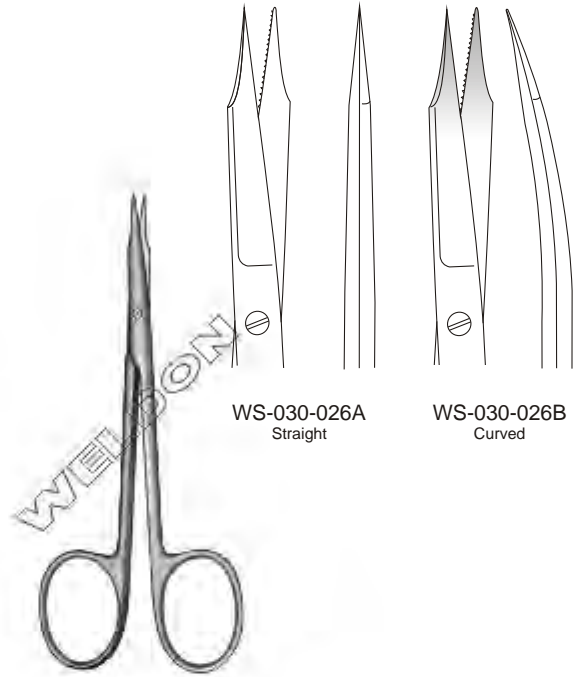

Reynolds

Operating And Gum Scissors | Tijeras Quirúrgicas Y Para Encías | Zahnfleischscheren

Locklin
WS-030-025
16 cm / 6¼"

Locklin
WS-030-026
16 cm / 6¼"

WS-030-026A
Straight

WS-030-026B
Curved

Goldman-Fox
13 cm / 5"
One Blade, Toothed