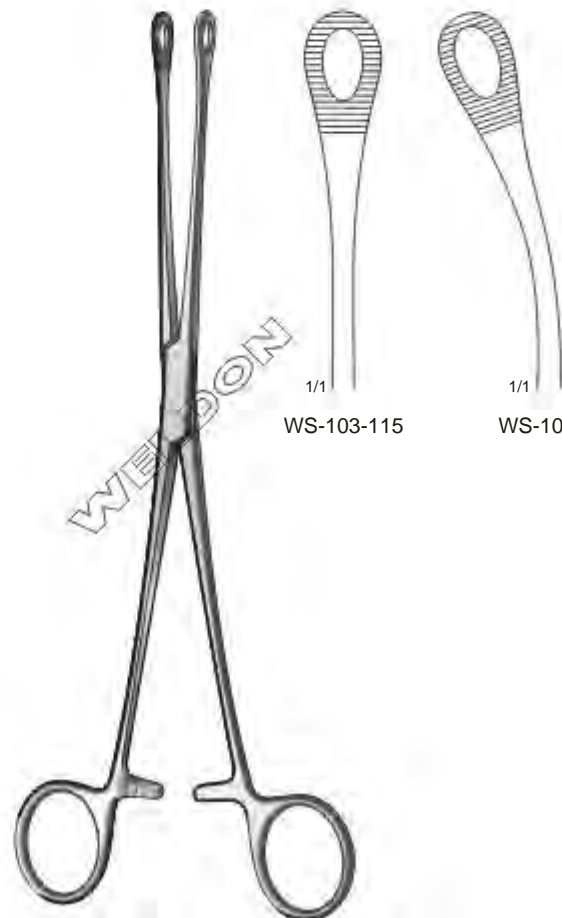

Hysterectomy Forceps | Pinzas Para Histerectomia | Hysterektomieklemmen

1/1

1/1

WS-102-096 22 cm / 8 3/4"
Slightly Curved

WS-102-097 23 cm / 9"
Curved

1/1

1/1

WS-102-098 22 cm / 8 3/4"
Slightly Curved

Foerster

1/1

WS-103-103 18 cm / 7"
WS-103-104 20 cm / 8"
WS-103-105 25 cm / 10"
Smooth Straight

1/1

WS-103-106
WS-103-107
WS-103-108
Serrated

1/1

WS-103-109 18 cm / 7"
WS-103-110 20 cm / 8"
WS-103-111 25 cm / 10"
Smooth Curved

1/1

WS-103-112
WS-103-113
WS-103-114
Serrated

Bergmann-Foerster
24 cm / 9½"

1/1

WS-103-115

1/1

WS-103-116

Sponge Forceps | Pinzas Para Tapones | Schwammzangen