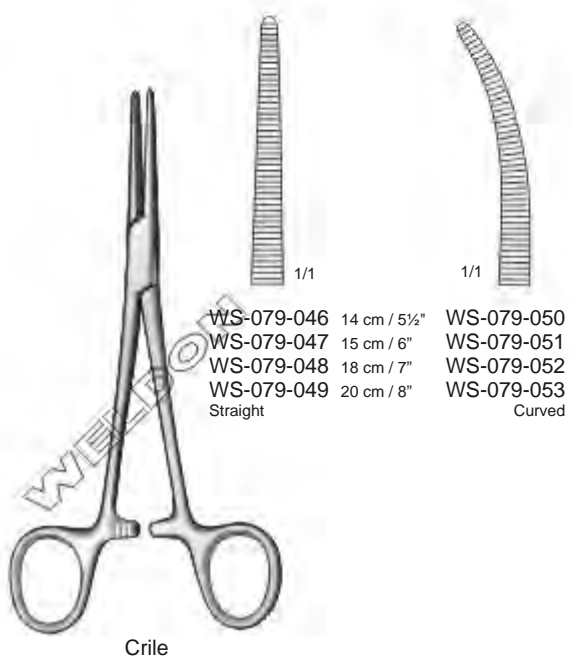

Petit-Point
Jacobson Mosquito Forceps
 WS-078-030 Straight
 WS-078-031 Curved
 13 cm / 5"

Petit-Point
Mosquito Forceps
 WS-078-032 Straight
 WS-078-033 Curved
 9.8 cm / 3⁷/₈"
 WS-078-034 Straight
 WS-078-035 Curved
 12 cm / 4³/₄"

Petit-Point
Mosquito Forceps
 WS-078-036 Straight
 WS-078-037 Curved
 15 cm / 6"

Petit-Point
Mosquito Forceps
 WS-078-038 Straight
 WS-078-039 Curved
 18.1 cm / 7¹/₈"

Petit-Point
Crile Forceps
 WS-078-040 Straight
 WS-078-041 Curved
 14 cm / 5¹/₂"