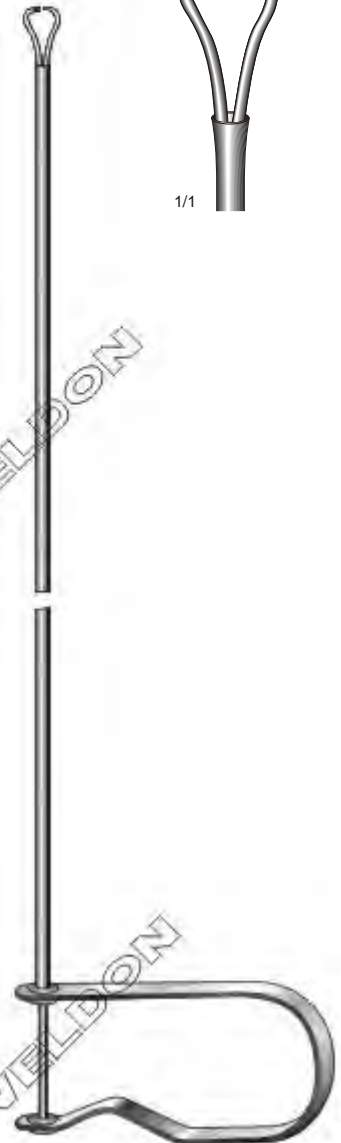

Parker
14 cm / 5 1/2"

WS-005-014
1

WS-005-015
2

Langenbeck
18 cm / 7¹/₈"

Langenbeck
WS-005-016
24 cm / 9¹/₂"
Blade Size 12 cm / 4³/₄"

Liston
WS-005-017
23 cm / 9"
Blade Size 10.5 cm / 4¹/₈"

Liston
WS-005-018
34 cm / 13³/₈"
Blade Size 20 cm / 8"

WS-008-025G
 28 cm / 11"

WS-008-025H
 28 cm / 11"

Nabatoff
WS-010-001
 138 x 100 x 25 mm

Varicose Vein Probe Set
 Complete - Containing

- WS-010-002 Traction Cable
- WS-010-003 Plastic Probe Tip
- WS-010-004 Handle Only
- WS-010-005 3 mm Ø
- WS-010-006 Olive, 6 mm Ø
- WS-010-007 Olive, 9 mm Ø
- WS-010-008 Olive, 12 mm Ø
- WS-010-009 Olive, 15 mm Ø

1/1

1/1
WS-010-006
 6 mm Ø

1/1
WS-010-007
 9 mm Ø

1/1
WS-010-008
 12 mm Ø

1/1
WS-010-009
 15 mm Ø

WS-010-003
 Plastic Probe Tip

WS-010-004
 T Shape Handle

1/1
WS-010-005
 3 mm Ø

WS-010-002
 Flexible Traction Cable

WS-010-010
 45 cm / 17¾"
 Sponge Holder

1/1

WS-011-001
10.5 cm / 4 1/4"

1/1

WS-011-002
11.5 cm / 4 1/2"

1/1

WS-011-003
13 cm / 5"