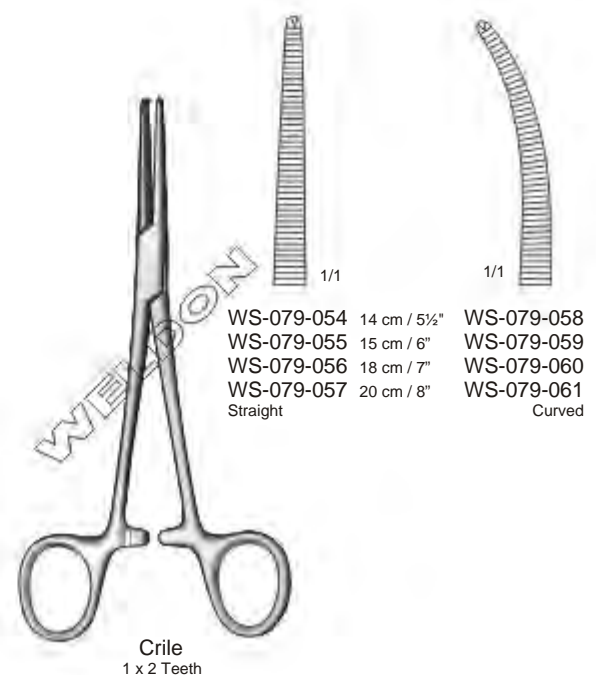

Petit-Point
Jacobson Mosquito Forceps
 WS-078-030 Straight
 WS-078-031 Curved
 13 cm / 5"

Petit-Point
Mosquito Forceps
 WS-078-032 Straight
 WS-078-033 Curved
 9.8 cm / 3⁷/₈"
 WS-078-034 Straight
 WS-078-035 Curved
 12 cm / 4³/₄"

Petit-Point
Mosquito Forceps
 WS-078-036 Straight
 WS-078-037 Curved
 15 cm / 6"

Petit-Point
Mosquito Forceps
 WS-078-038 Straight
 WS-078-039 Curved
 18.1 cm / 7¹/₈"

Petit-Point
Crile Forceps
 WS-078-040 Straight
 WS-078-041 Curved
 14 cm / 5¹/₂"