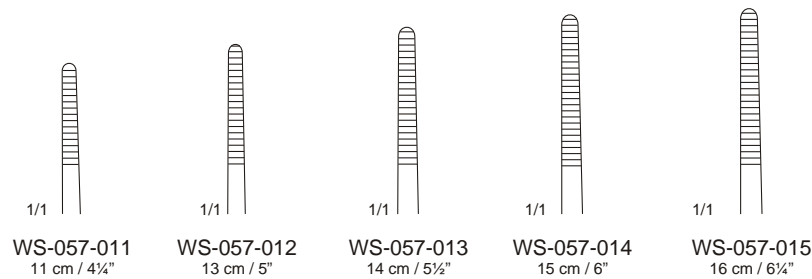

Dressing
Narrow