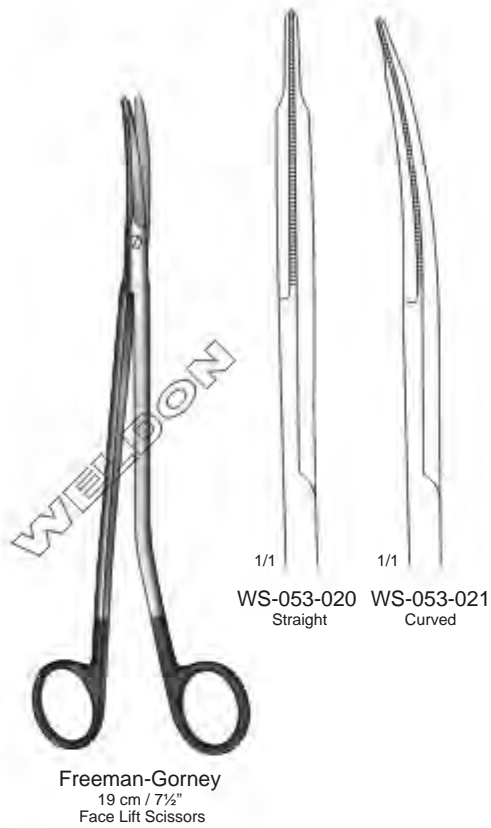

Supercut Scissors Plastic And Reconstructive | Tijeras Super-Cut Para Reconstructivo
Super-Cut Scheren Wieder Bauend

Beveled Blades Have Semi-Sharp Outer Edges And Flat, Tapered Tips.