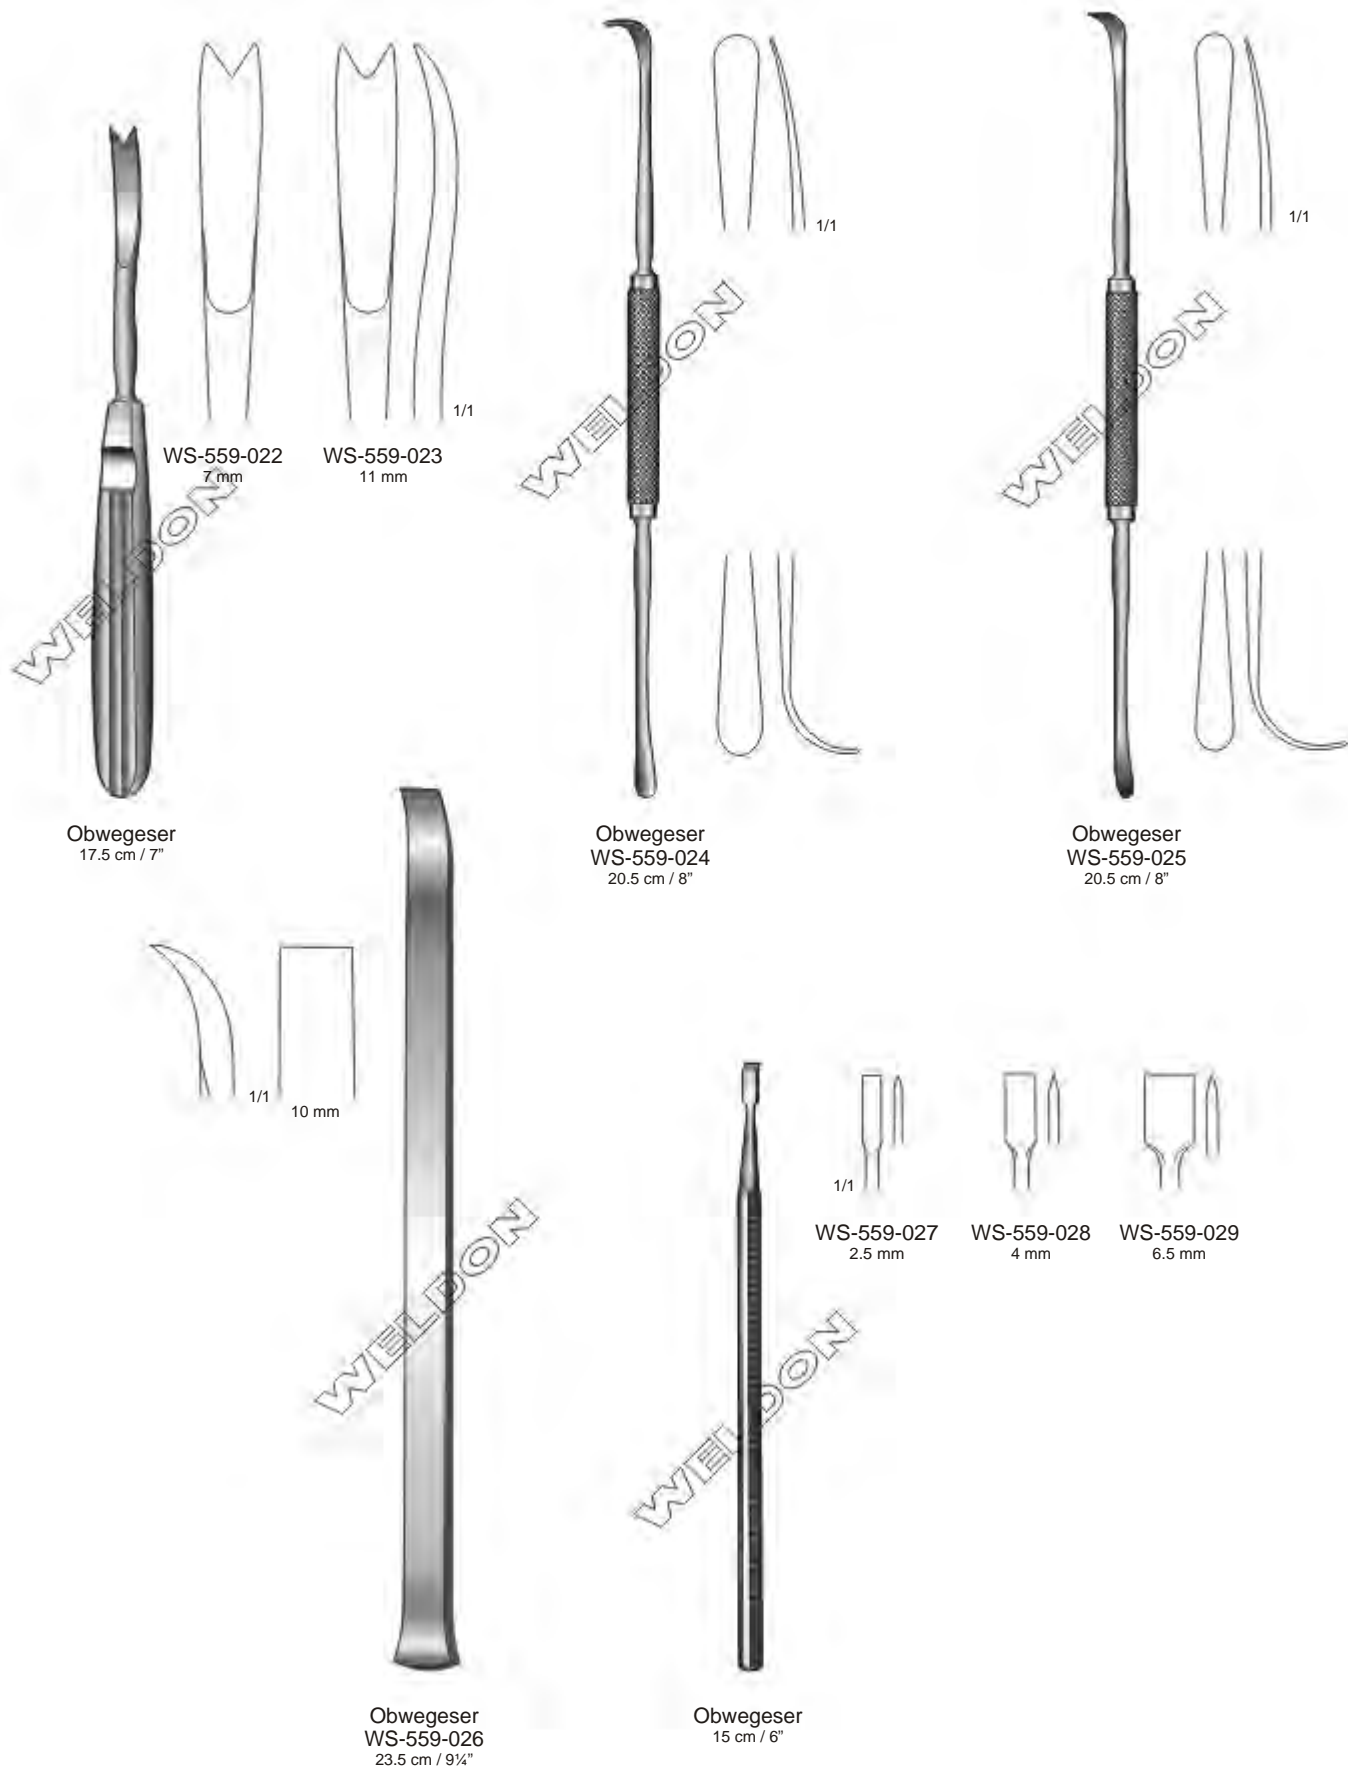

Tessier
20.5 cm / 8"
Straight

WS-558-018
10 mm
WS-558-019
15 mm

Tessier
20.5 cm / 8"
Curved

WS-558-020

WS-558-021

Obwegesser
18.5 cm / 7¼"
Nasal Septum Osteotome

Periosteal Elevators | Legaras | Raspatorien