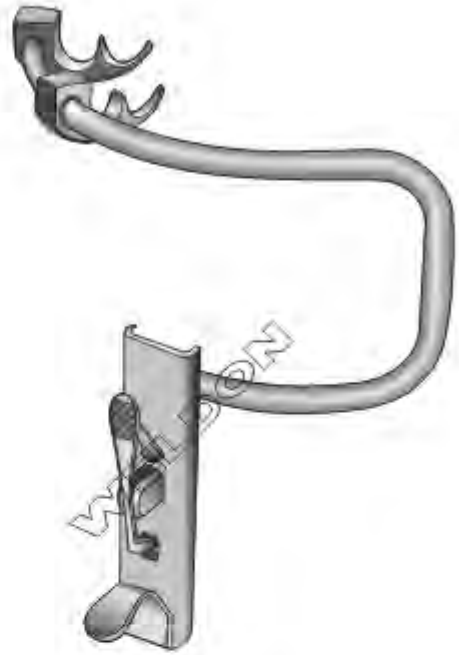

Jennings
WS-551-015 10.5 cm / 4"
WS-551-016 12.5 cm / 5"
WS-551-017 14.5 cm / 5¾"
WS-551-018 16.5 cm / 6½"

WS-552-019
70 x 29 mm

WS-552-020
80 x 34 mm

WS-552-021
85 x 38 mm

Tongue Depressor

Kilner-Doughty
Complete With Frame
WS-552-022
Gag Only
WS-552-023
13.5 cm / 5¼"