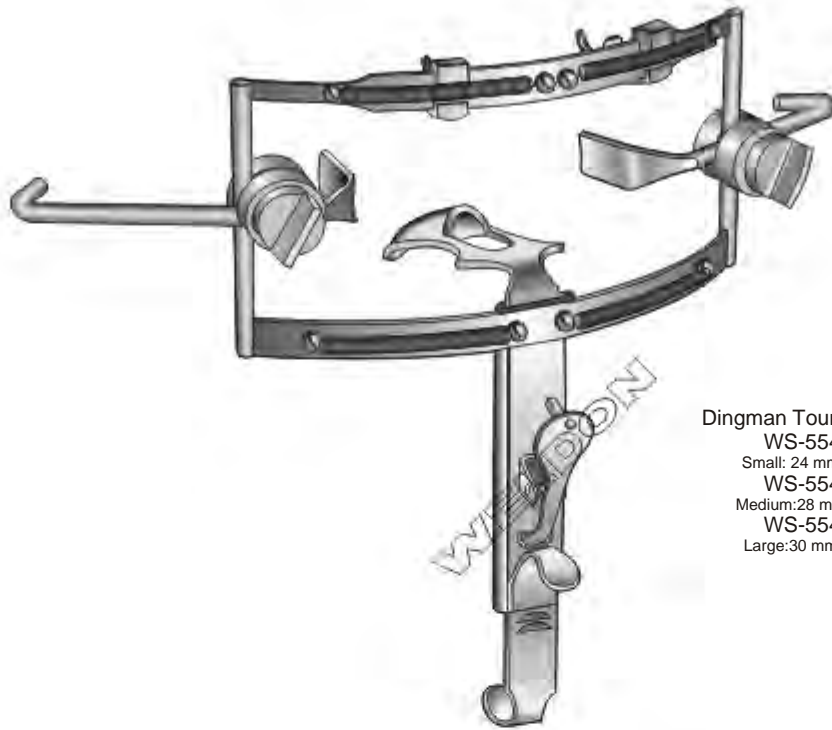

Dingman Tongue Blades
WS-554-046
Small: 24 mm x 52 mm
WS-554-047
Medium: 28 mm x 55 mm
WS-554-048
Large: 30 mm x 68 mm

Dingman Mouth Gag
WS-554-045
Complete With 3 Tongue Blades