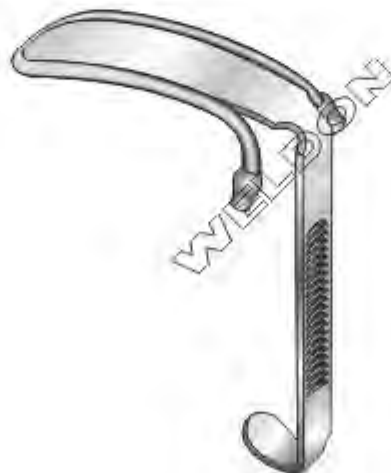

WS-553-040A 100 x 26 mm
WS-553-041A 85 x 25 mm
WS-553-042A 75 x 23 mm
With Suction Tube
13.5 cm / 5 1/4"